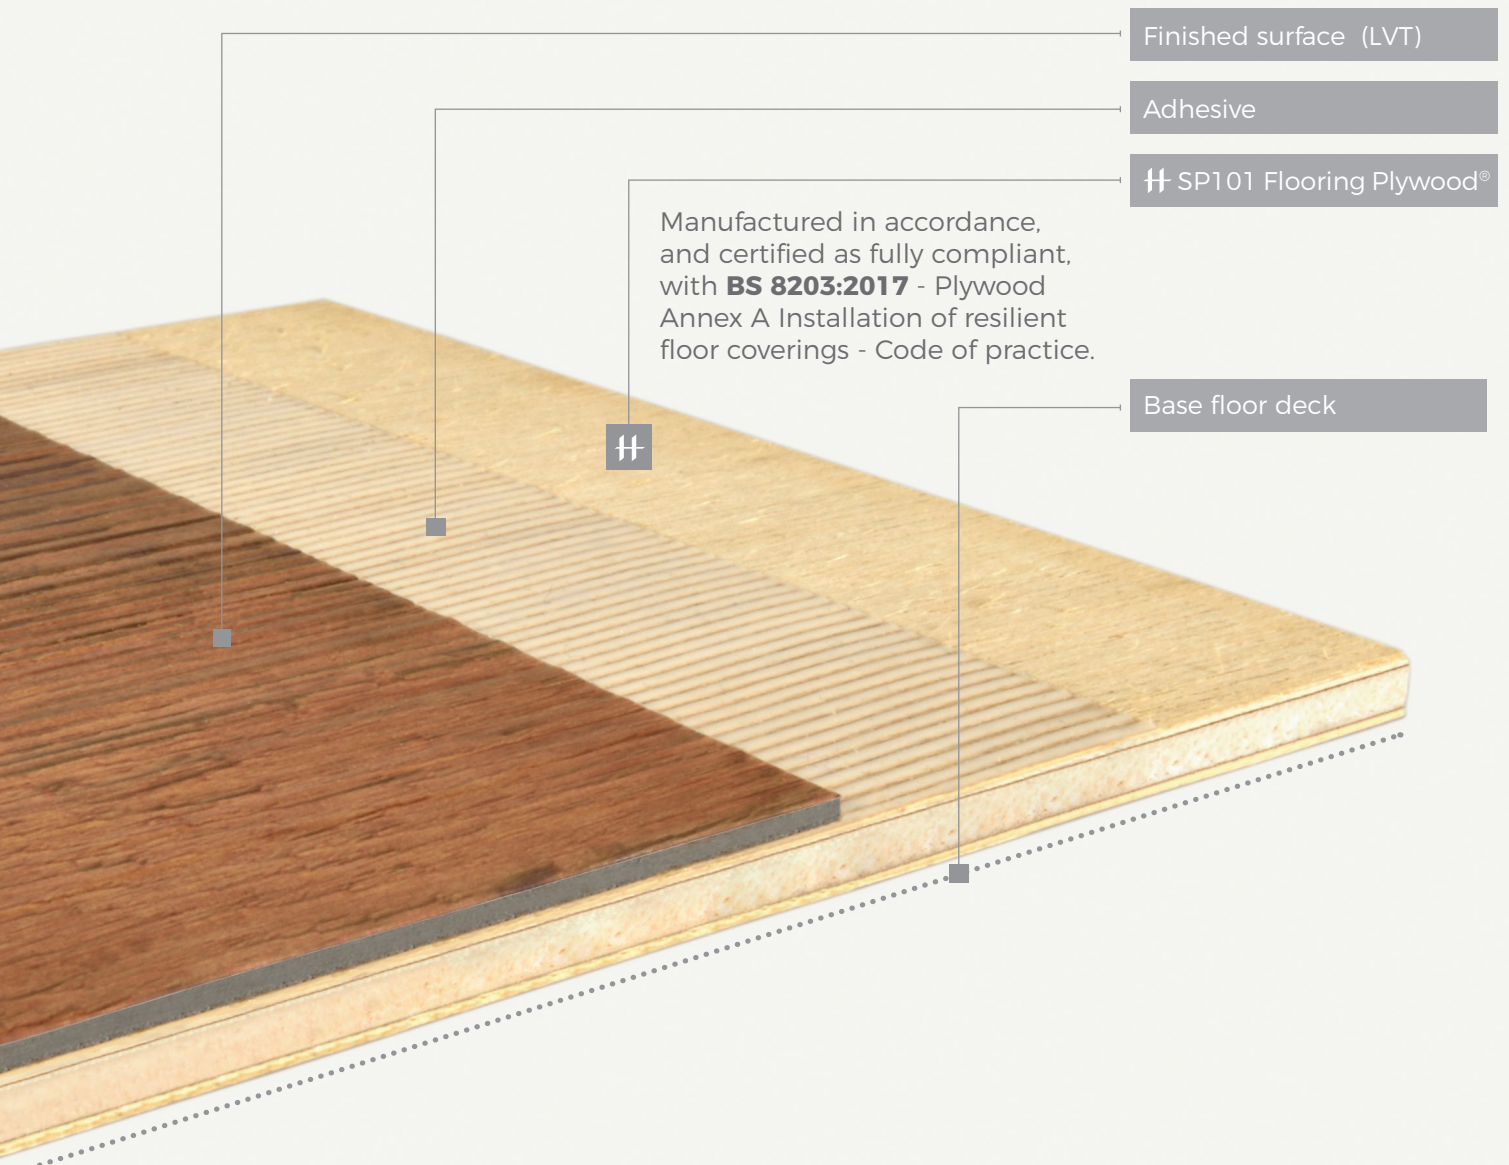

SP101 Flooring Plywood®

Accurate dimensions

Flatness and stability

No core overlap

Ease of use

TFT Woodexperts
Diamond Mark Certified

Hanson Plywood Limited
Drakes Industrial Estate, Shay Lane,
Halifax, West Yorkshire, HX3 6RL
Tel: 01422 330444 **Fax:** 01422 330706
Email: sales@hanson-plywood.co.uk
www.hanson-plywood.co.uk