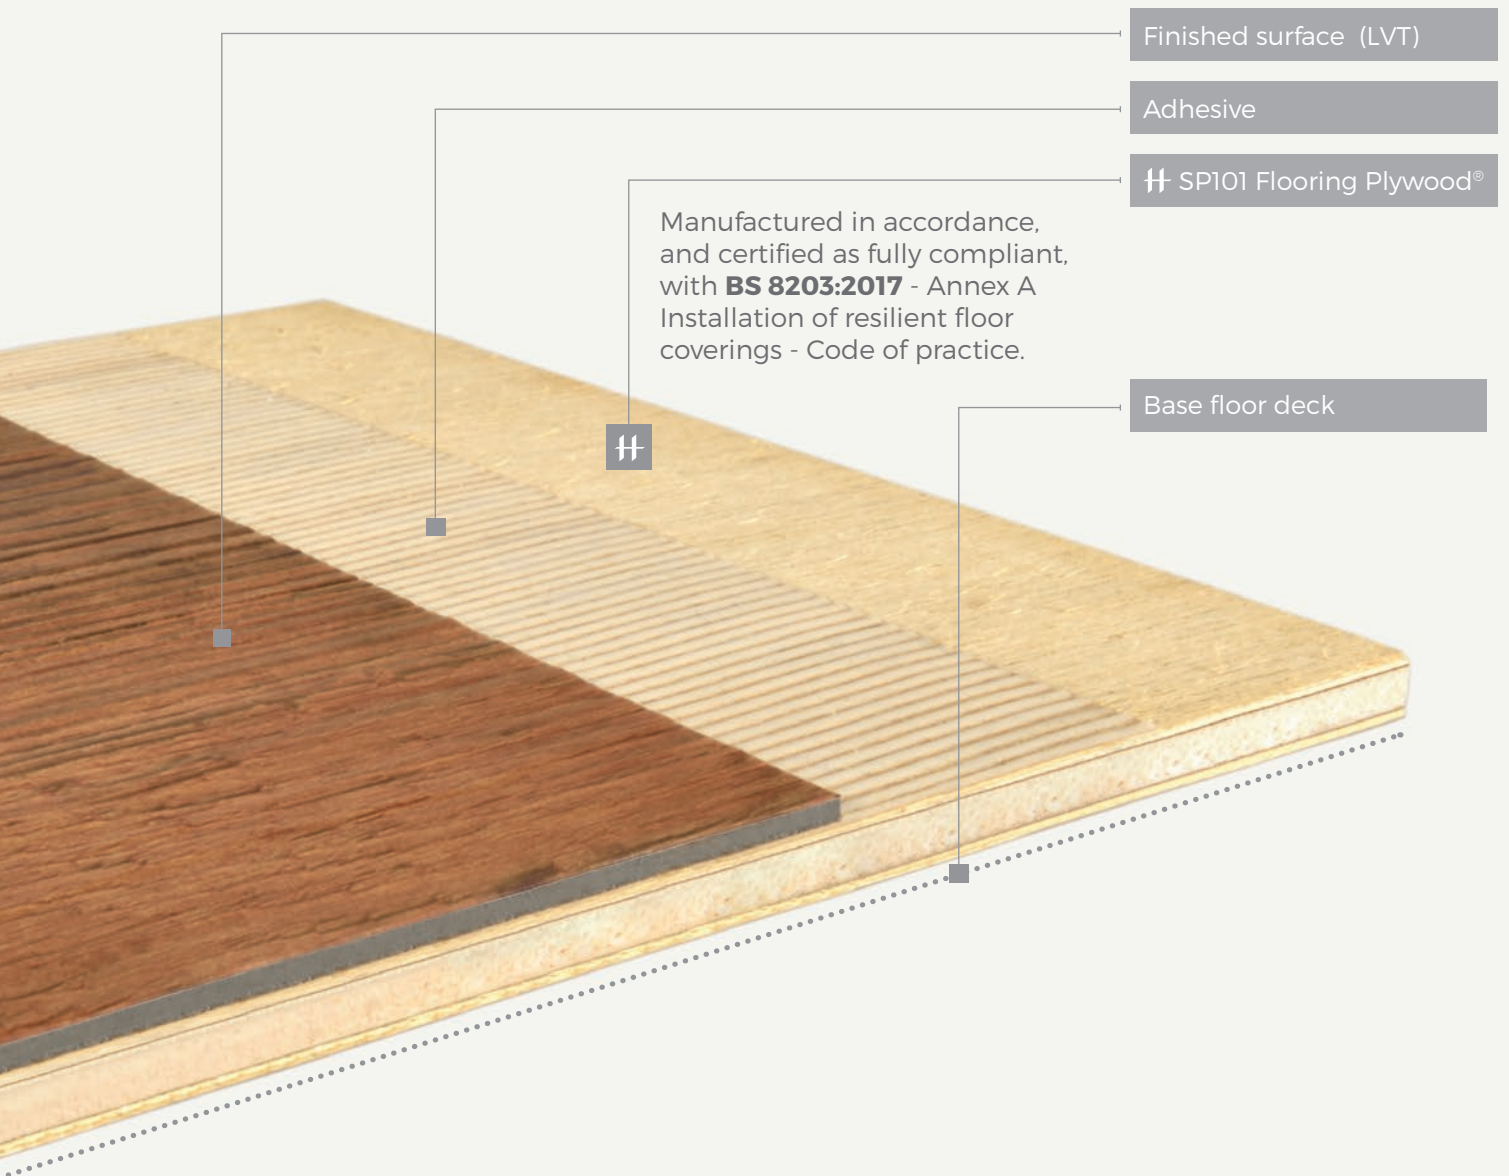

SP101 Flooring Plywood®

Accurate dimensions

Flatness and stability

No core overlap

Ease of use

TFT Woodexperts
Diamond Mark Certified

Hanson Plywood Limited

Drakes Industrial Estate, Shay Lane, Halifax, West Yorkshire, HX3 6RL