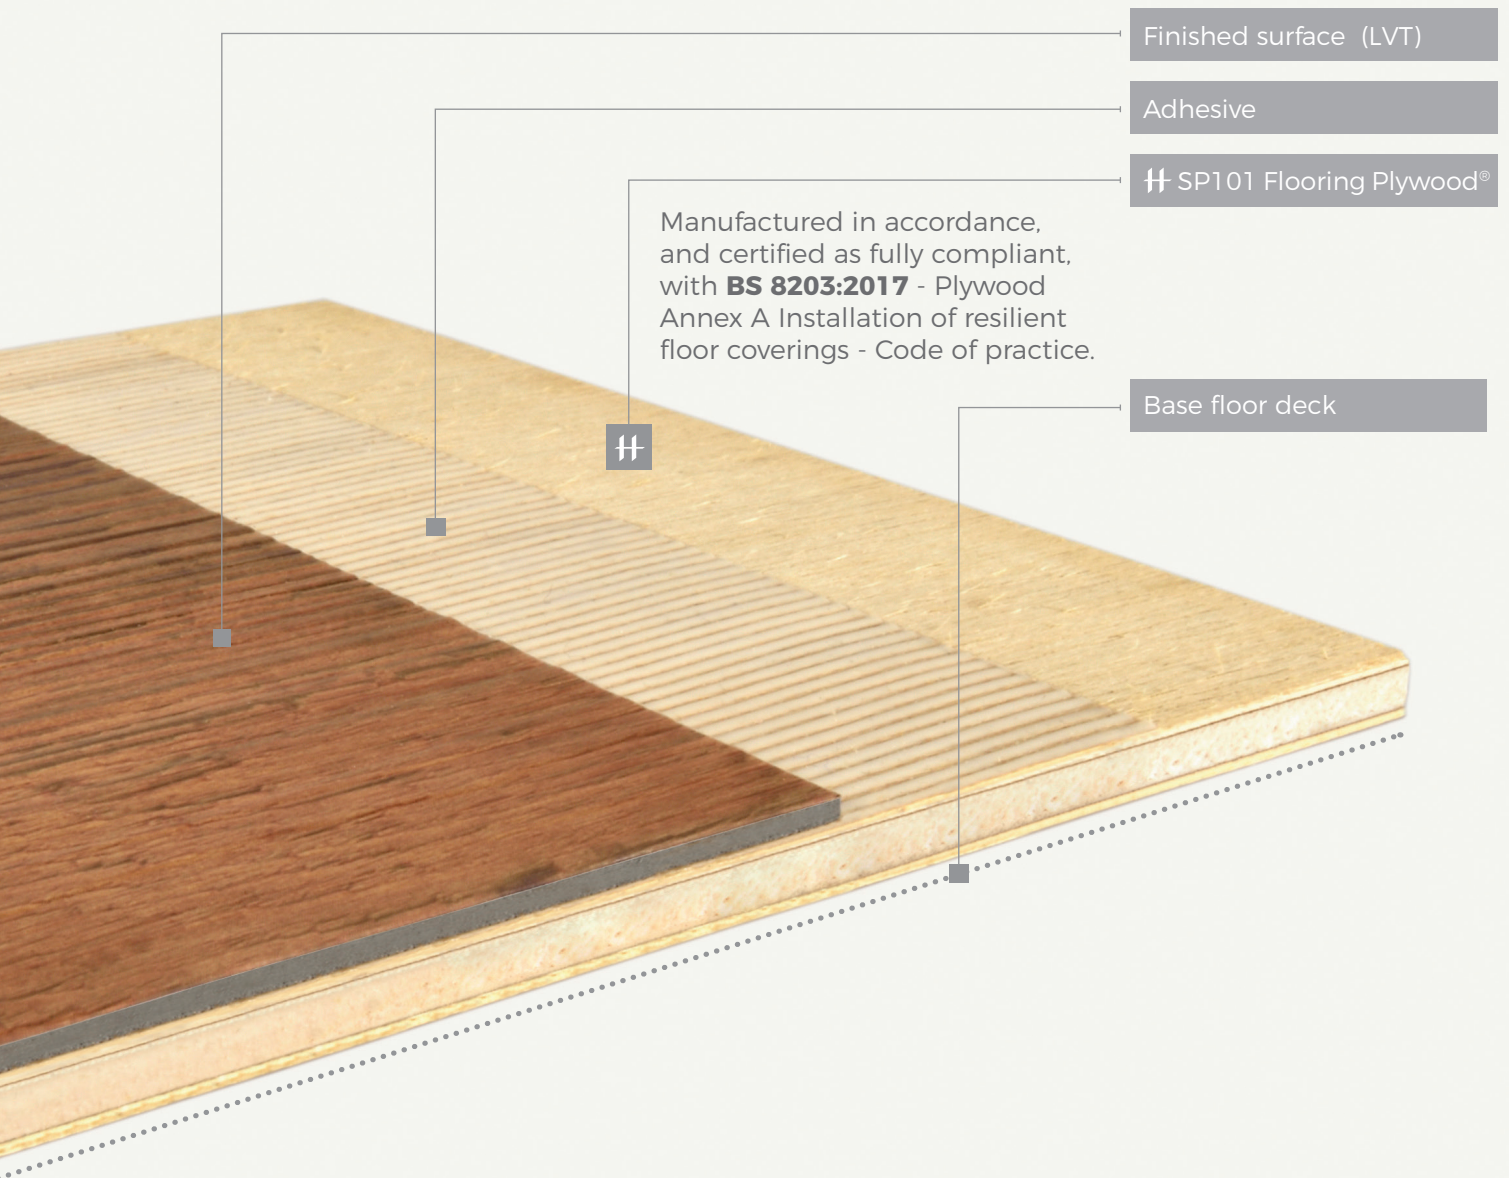

SP101 Flooring Plywood®

-  Accurate dimensions
-  Flatness and stability
-  Superior core composition
-  Ease of use
-  TFT Woodexperts Diamond Mark Certified

Hanson Plywood Limited
 Drakes Industrial Estate, Shay Lane,
 Halifax, West Yorkshire, HX3 6RL
Tel: 01422 330444 **Fax:** 01422 330706
Email: sales@hanson-plywood.co.uk
www.hanson-plywood.co.uk