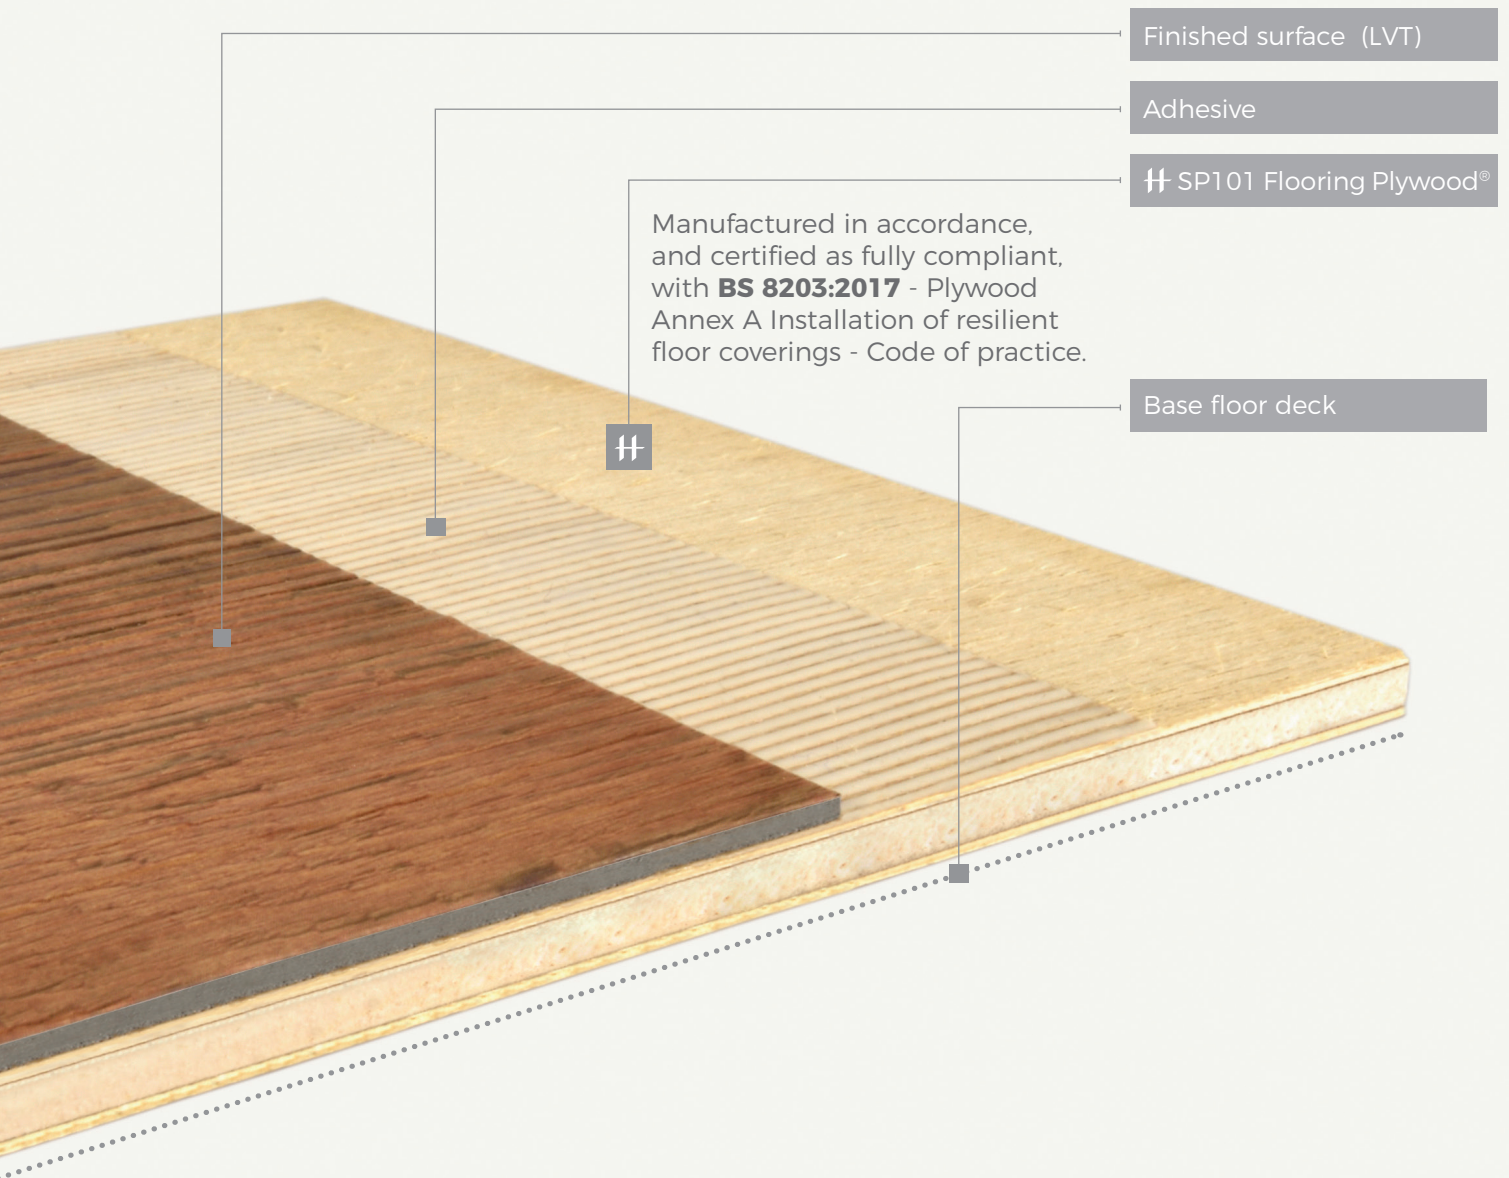

# SP101 Flooring Plywood®

Accurate dimensions

Flatness and stability

No core overlap

Ease of use

TFT Woodexperts  
Diamond Mark Certified

**Hanson Plywood Limited**  
Drakes Industrial Estate, Shay Lane,  
Halifax, West Yorkshire, HX3 6RL  
Tel: 01422 330444 Fax: 01422 330706  
Email: sales@hanson-plywood.co.uk  
www.hanson-plywood.co.uk