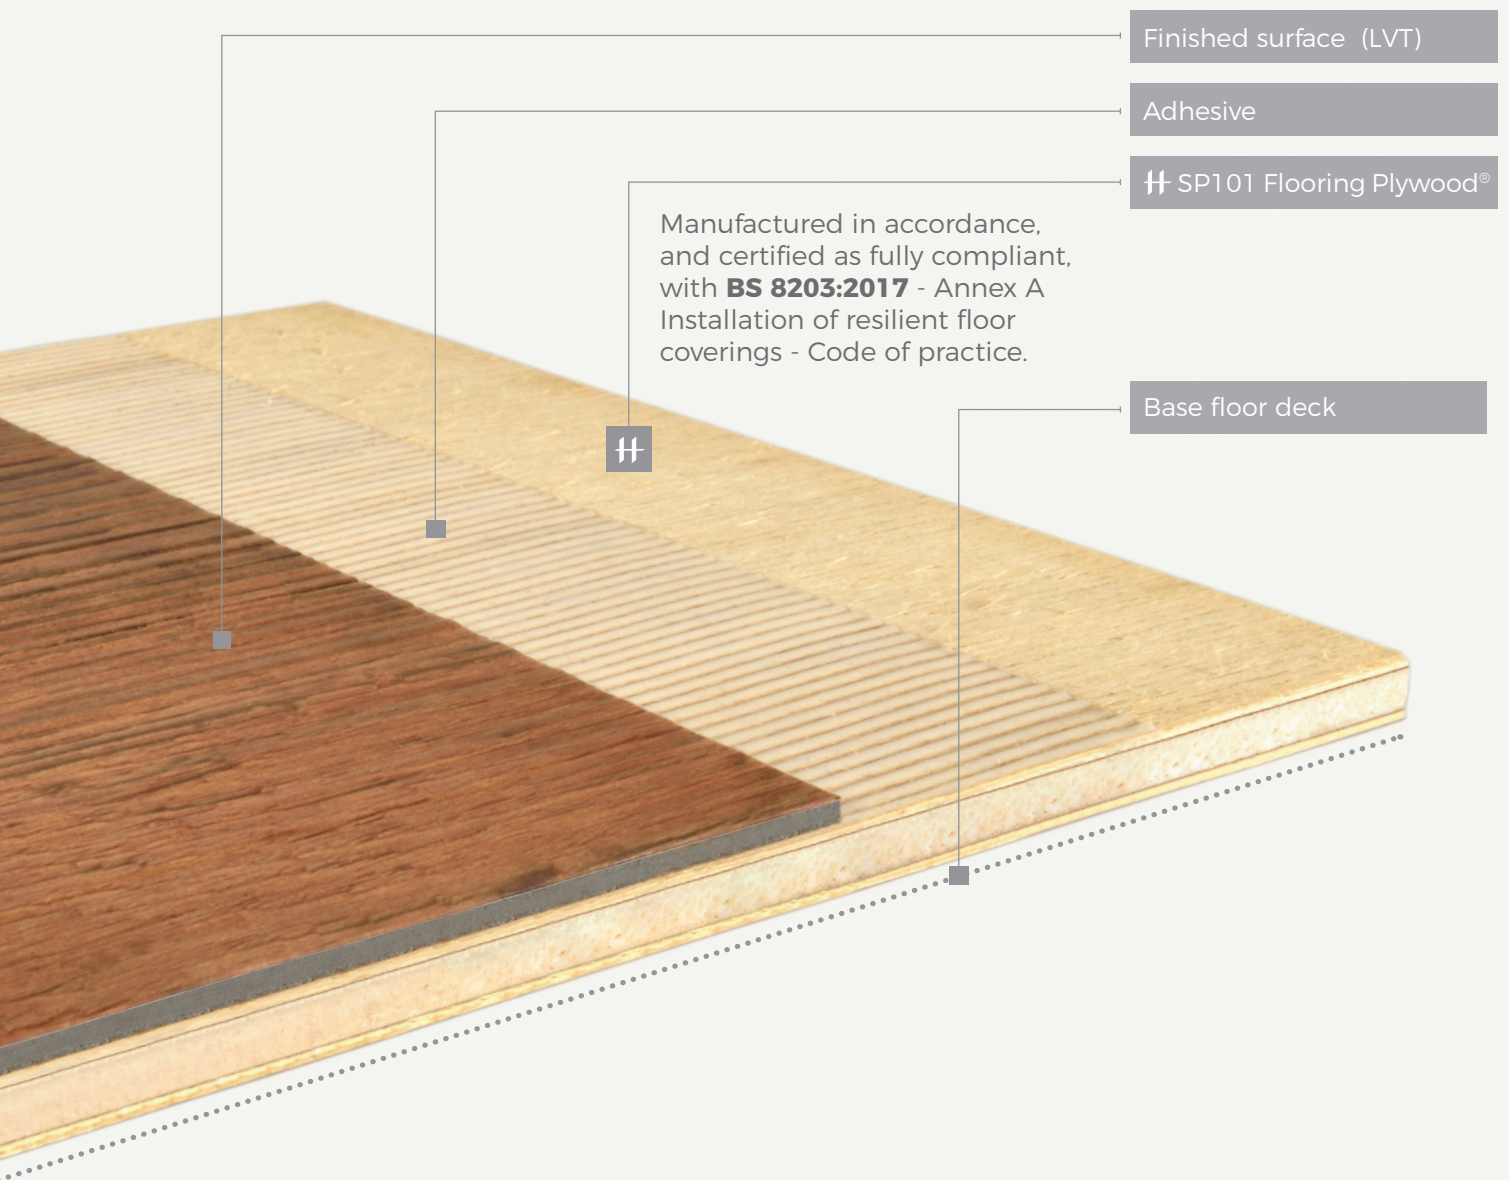

SP101

Flooring Plywood®

Accurate dimensions

Flatness and stability

No core overlap

Ease of use

TFT Woodexperts Diamond Mark Certified

Hanson Plywood Limited