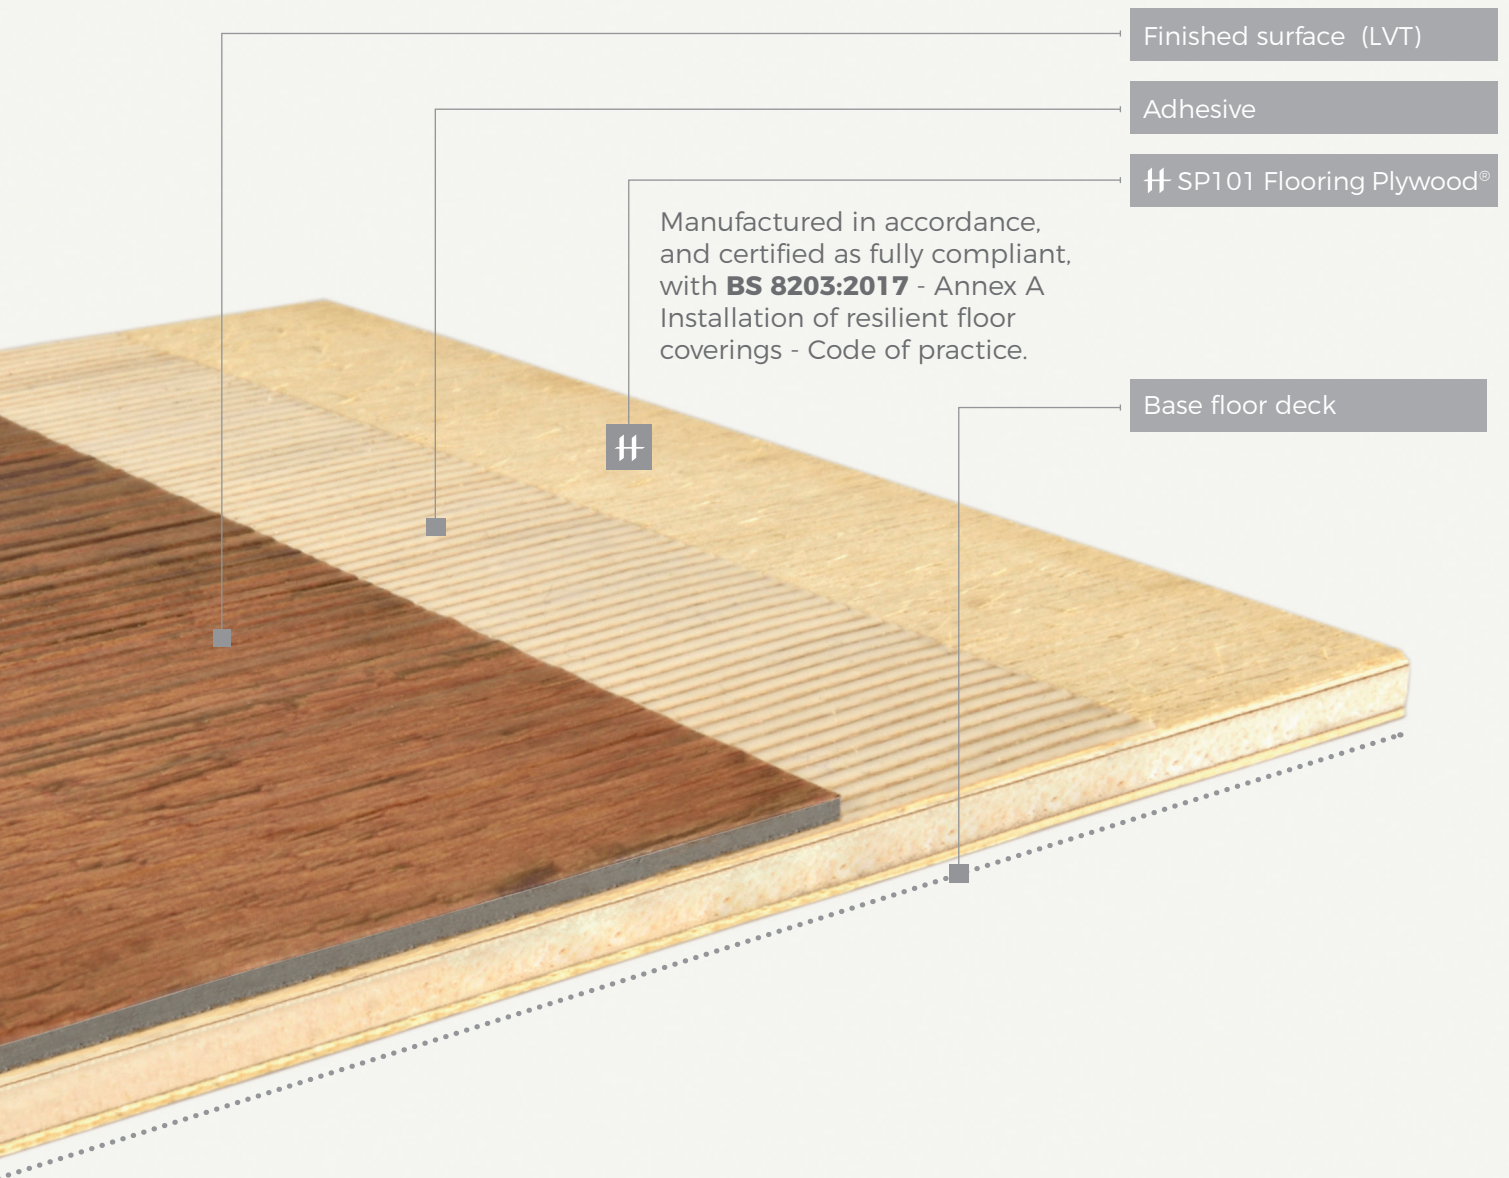

SP101 Flooring Plywood®

Accurate dimensions

Flatness and stability

No core overlap

Ease of use

TFT Woodexperts Diamond Mark Certified

Hanson Plywood Limited

Drakes Industrial Estate, Shay Lane,
Halifax, West Yorkshire, HX3 6RL