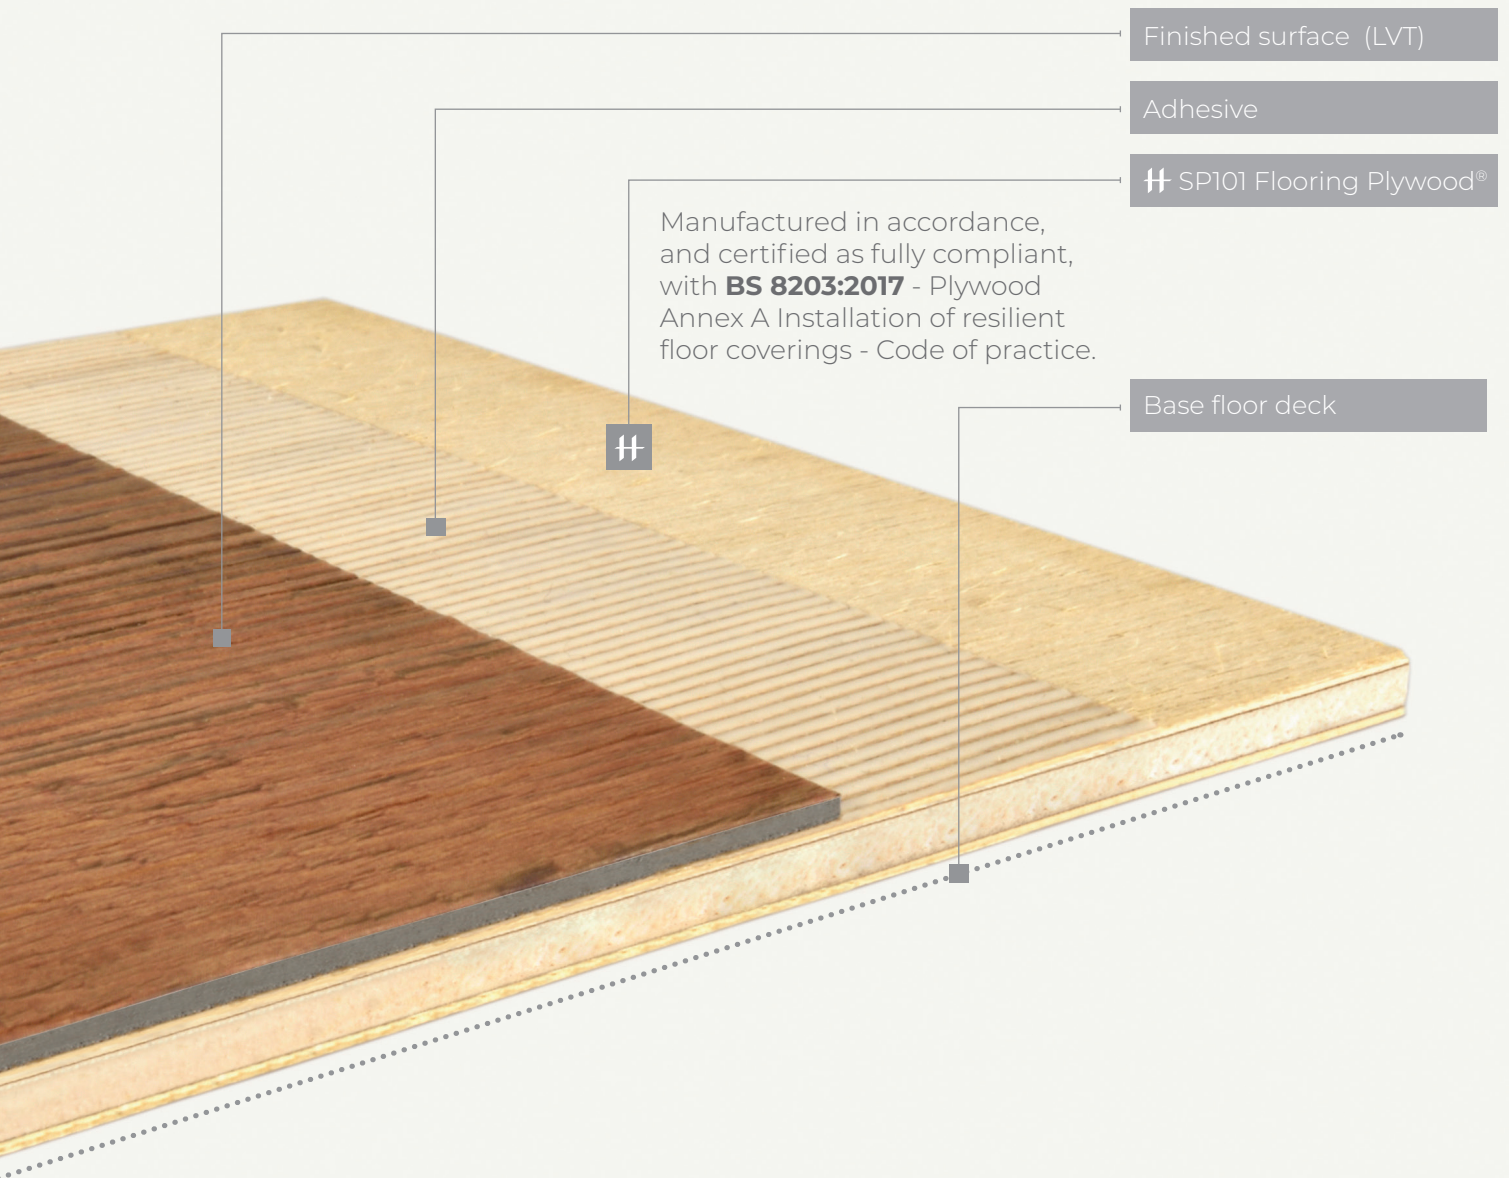

# SP101 Flooring Plywood®

-  Accurate dimensions
-  Flatness and stability
-  Superior core composition
-  Ease of use
-  TFT Woodexperts Diamond Mark Certified

**Hanson Plywood Limited**  
 Drakes Industrial Estate, Shay Lane,  
 Halifax, West Yorkshire, HX3 6RL  
**Tel:** 01422 330444 **Fax:** 01422 330706  
**Email:** sales@hanson-plywood.co.uk  
[www.hanson-plywood.co.uk](http://www.hanson-plywood.co.uk)